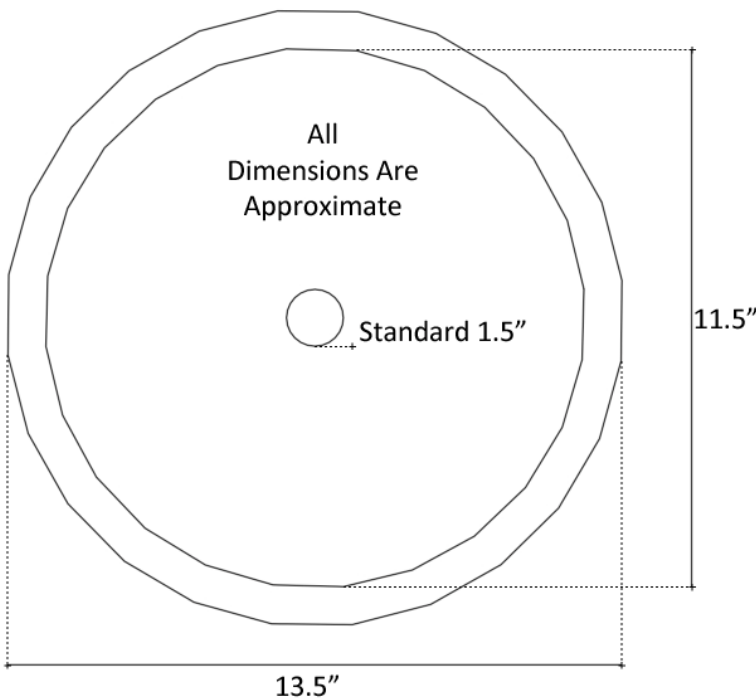

**Description:**

- Copper
- Drop-In or Undermount
- Use standard 1.5" drain
- Clean with mild soap  
No abrasive chemicals

**Available Finishes:**

- DB** Dark Bronze
- WC** Weathered Copper
- PN** Polished Nickel
- SN** Satin Nickel
- PW** Pewter

**Available Drains:**

- D004** Grid Strainer
- D005** Lift and Turn
- D006** Pop-up w/ lift rod
- D101-** Decorative Drains
- D604**

**DIMENSIONS WILL VARY. DO NOT** use this sheet as a guide for countertop cuts.